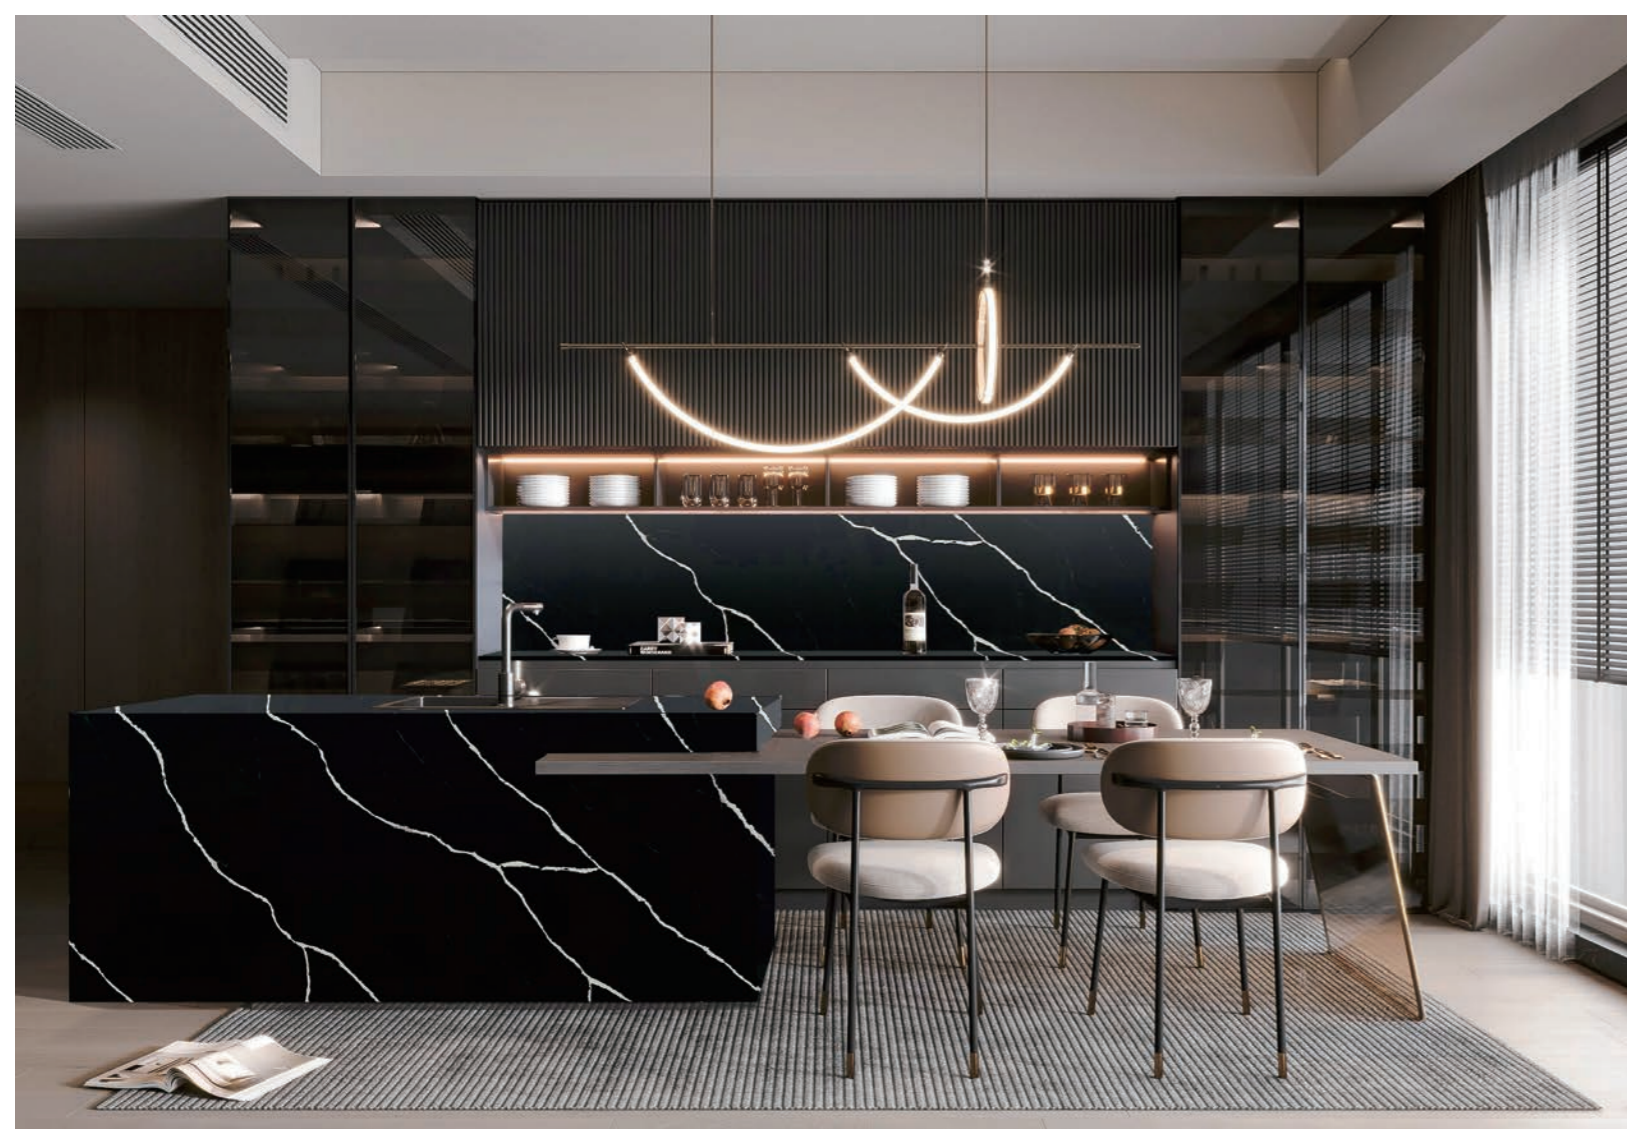

NERO MARQUINA