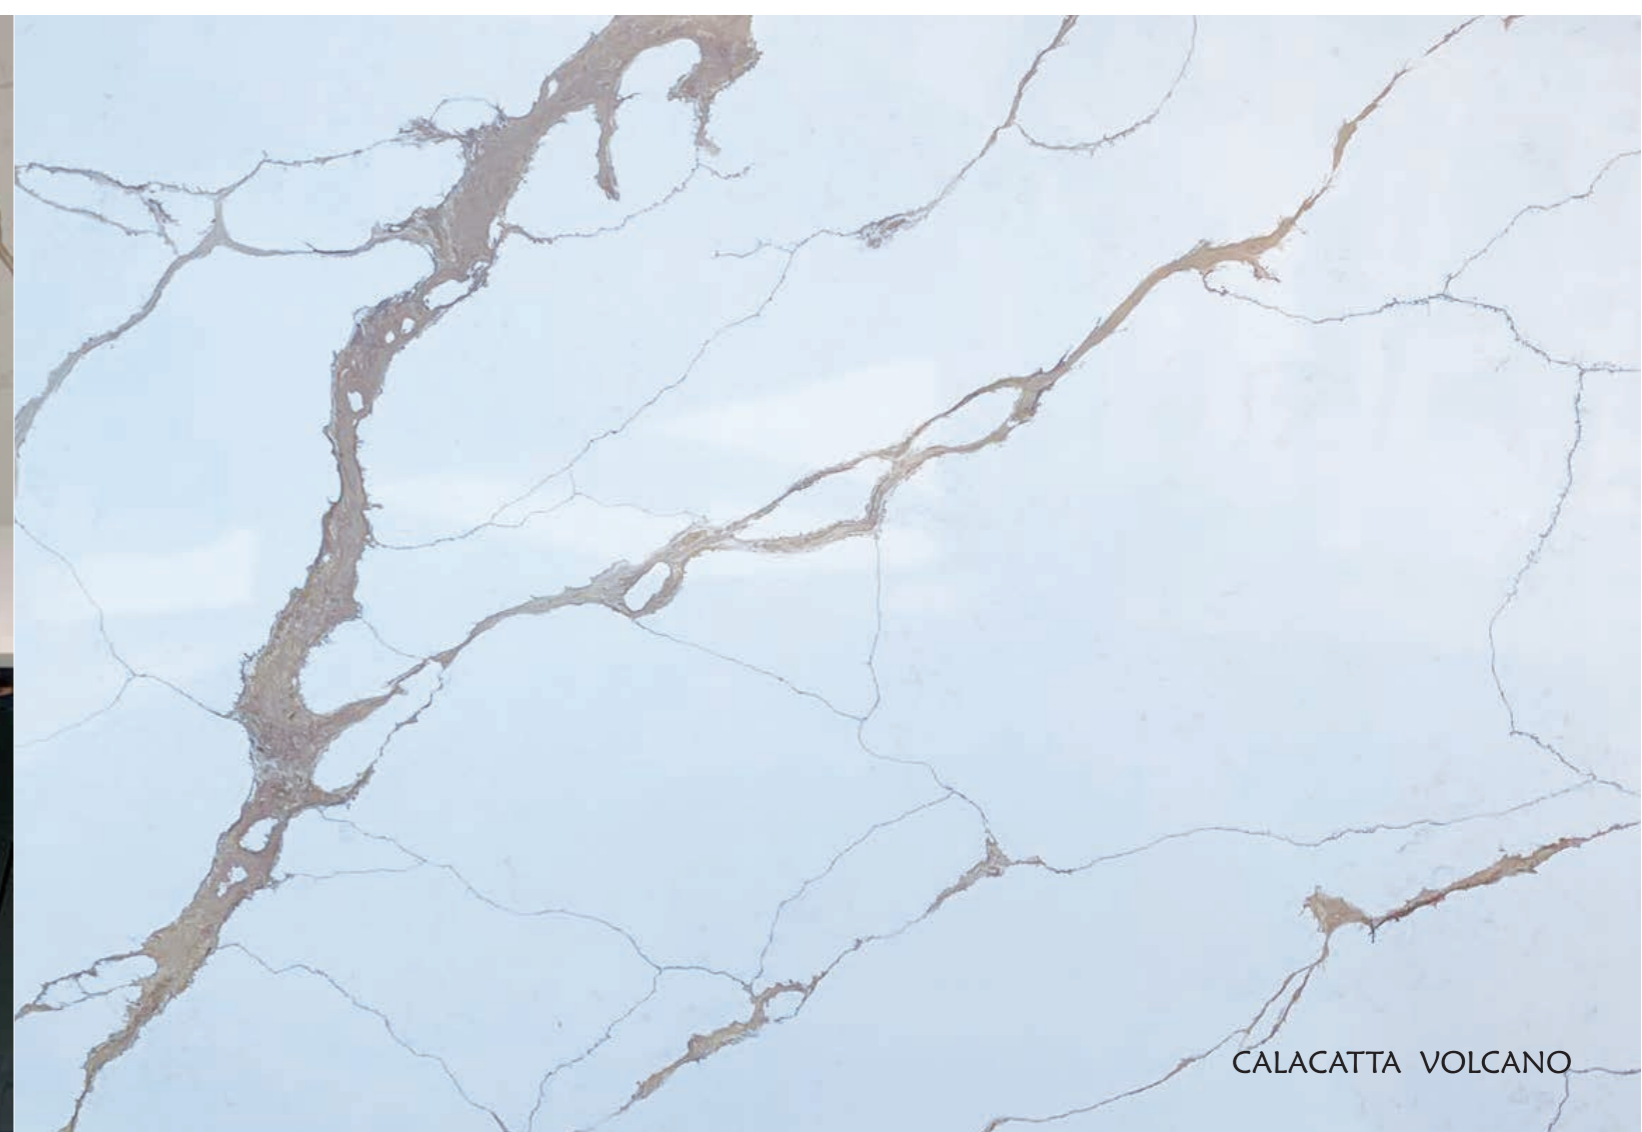

CALACATTA VOLCANO